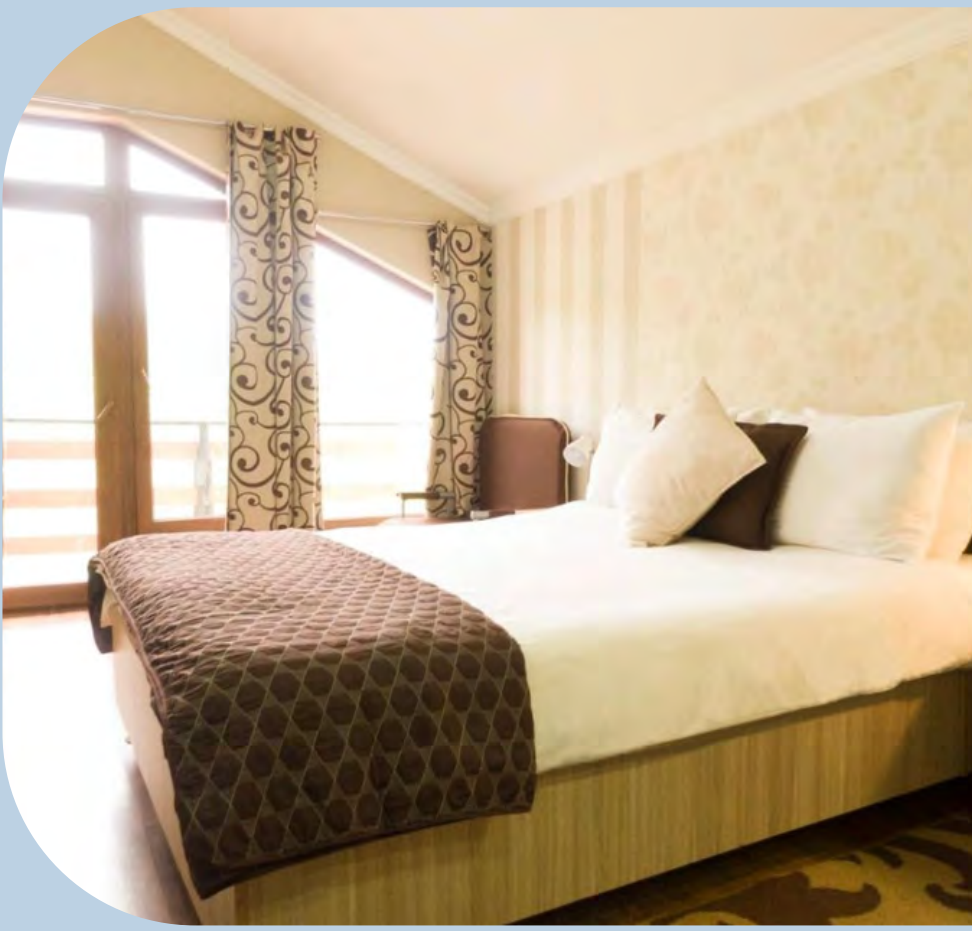

MORE ABOUT
ACCOMMODATION